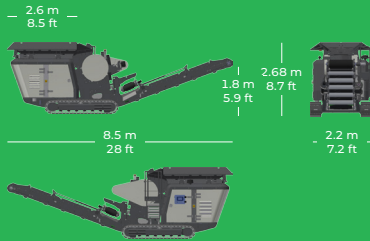

DATA SHEET

CRUSHER

K-JC 704

680 mm x 400 mm
(27" x 16")

Up to 80 tph
90 US tph

20 mm to 80 mm
3/4" to 3-1/4"

Stage V 55 kW
74 Hp Diesel

Tier 4F 55 kW
74 Hp Diesel

Stage 3A 61 kW
83 Hp Diesel

12,000 kg
26,455 lb

Komplet.it

WORKING

TRANSPORT CONTAINER

TRANSPORT TRUCK

FEATURES AND BENEFITS

- Compact size for versatility, maneuverability and ease of transport.
- Quick set-up time.
- Hydraulically adjustable jaw setting.
- Direct drive crusher.
- Reverse jaw function for sticky applications / clearing blockage.
- Chamber level sensor.
- Excellent access to power pack.
- Magnet raises hydraulically for clearance.
- Reversible jaw plates (2 “lives”).
- Easy & Intuitive Buttons Operation.
- Access Platform.
- Remote monitoring system Komplet-connect.