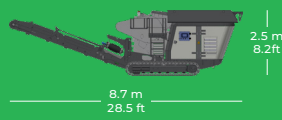

DATA SHEET

CRUSHER

K-JC 704

680 mm x 400 mm
(27" x 16")

Up to 80 tph
90 US tph

20 mm to 80 mm
3/4" to 3-1/4"

Stage V 55 kW
74 Hp Diesel

Tier 4F 55 kW
74 Hp Diesel

Stage 3A 61 kW
83 Hp Diesel

12,000 kg
26,455 lb

Komplet.it

WORKING

TRANSPORT CONTAINER

TRANSPORT TRUCK

FEATURES AND BENEFITS

- Compact size for versatility, maneuverability and ease of transport.
- Quick set-up time.
- Hydraulically adjustable jaw setting.
- Direct drive crusher.
- Reverse jaw function for sticky applications / clearing blockage.
- Chamber level sensor.
- Excellent access to power pack.
- Magnet raises hydraulically for clearance.
- Reversible jaw plates (2 “lives”).
- Easy & Intuitive Buttons Operation.
- Access Platform.
- Remote monitoring system Komplet-connect.